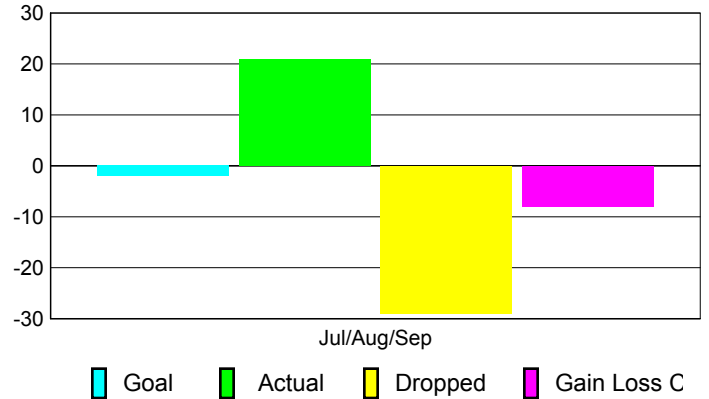

Membership Results 2010-2011

Goal, New, Dropped, Gain/Loss

Comparison of Membership Gain/Loss

Current Year Compared to the Previous Year